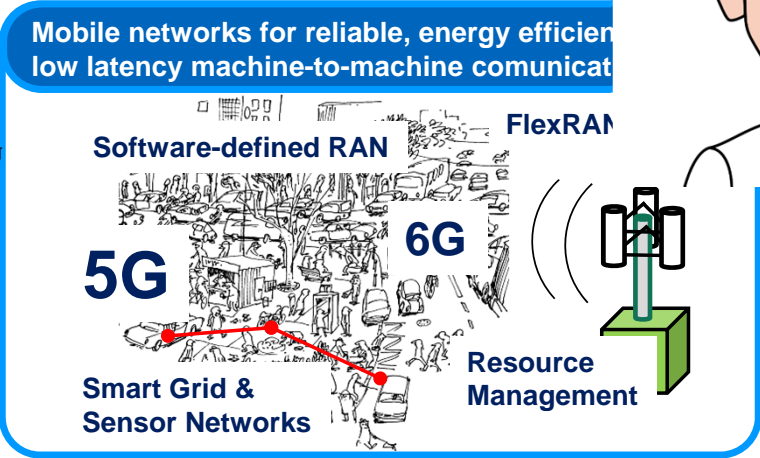

# Wolfgang Kellerer – Chair of Communication Networks

**erc**  
 European Research Council  
 Established by the European Commission  
[www.networkflexibility.org](http://www.networkflexibility.org)

**5G Research Hub Munich**  
[www.5g-munich.de](http://www.5g-munich.de)