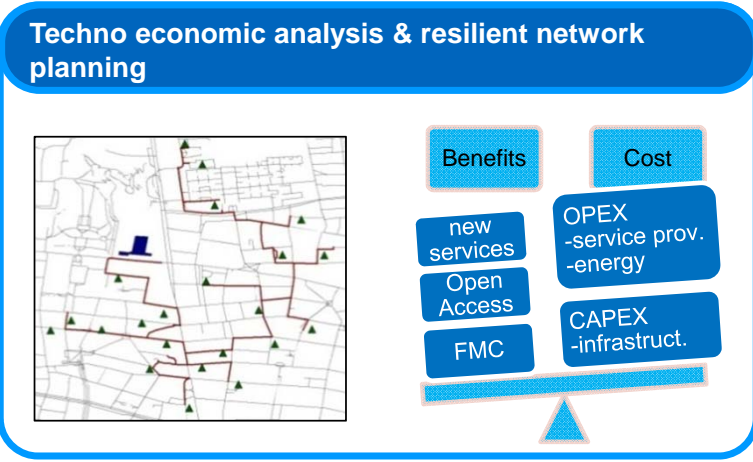

# Wolfgang Kellerer – Chair of Communication Networks

**erc**  
 European Research Council  
 Established by the European Commission  
[www.networkflexibility.org](http://www.networkflexibility.org)

**5G Research Hub Munich**  
[www.5g-munich.de](http://www.5g-munich.de)