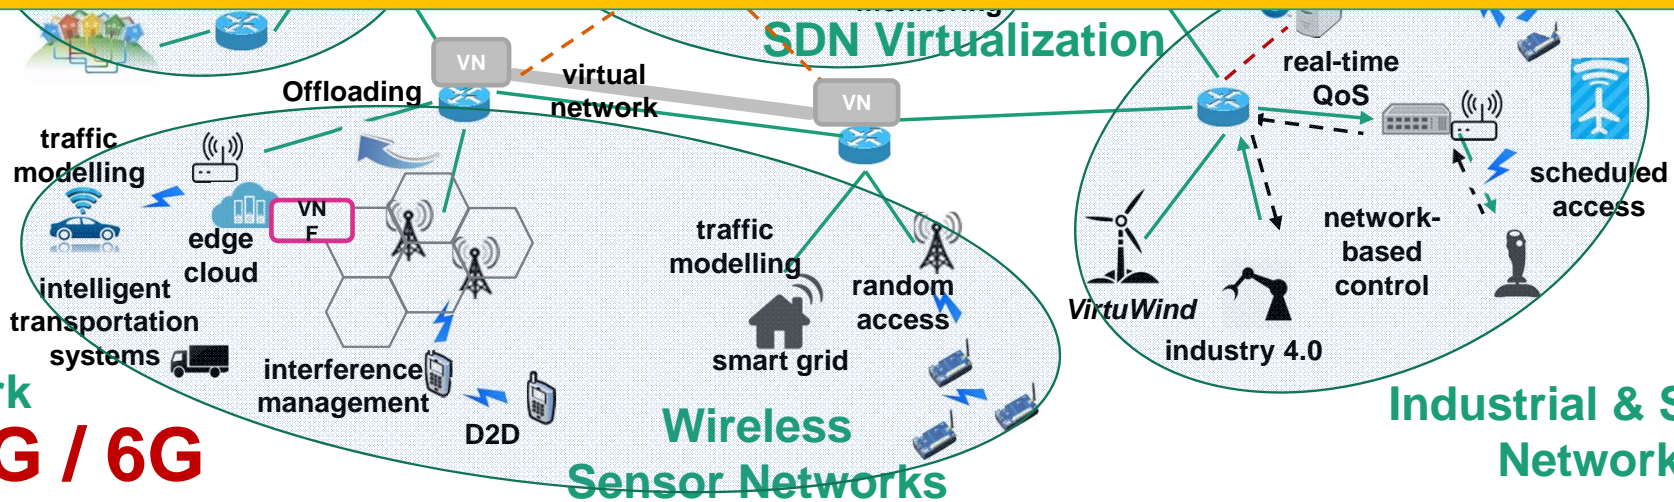

Converged Access

How to network across ManyNets?

Mobile Network

5G / 6G

Wireless Sensor Networks

Industrial & Sensor Networks