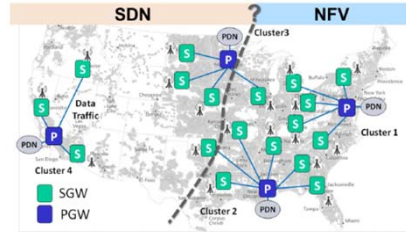

# Wolfgang Kellerer – Chair of Communication Networks

**erc**  
 European Research Council  
 Established by the European Commission  
[www.networkflexibility.org](http://www.networkflexibility.org)

**5G Research Hub Munich**  
[www.5g-munich.de](http://www.5g-munich.de)