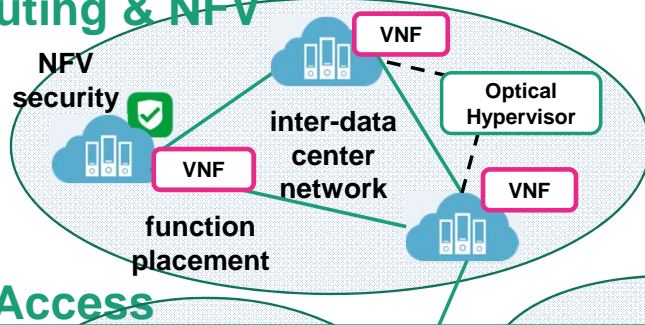

# Wolfgang Kellerer – Chair of Communication Networks

**erc**  
 European Research Council  
 Established by the European Commission  
[www.networkflexibility.org](http://www.networkflexibility.org)

**5G Research Hub Munich**  
[www.5g-munich.de](http://www.5g-munich.de)

### Cloud Computing & NFV

### SDN & OpenFlow

management plane - - - - -  
control plane - . - . - .  
data plane —————

### Converged Access